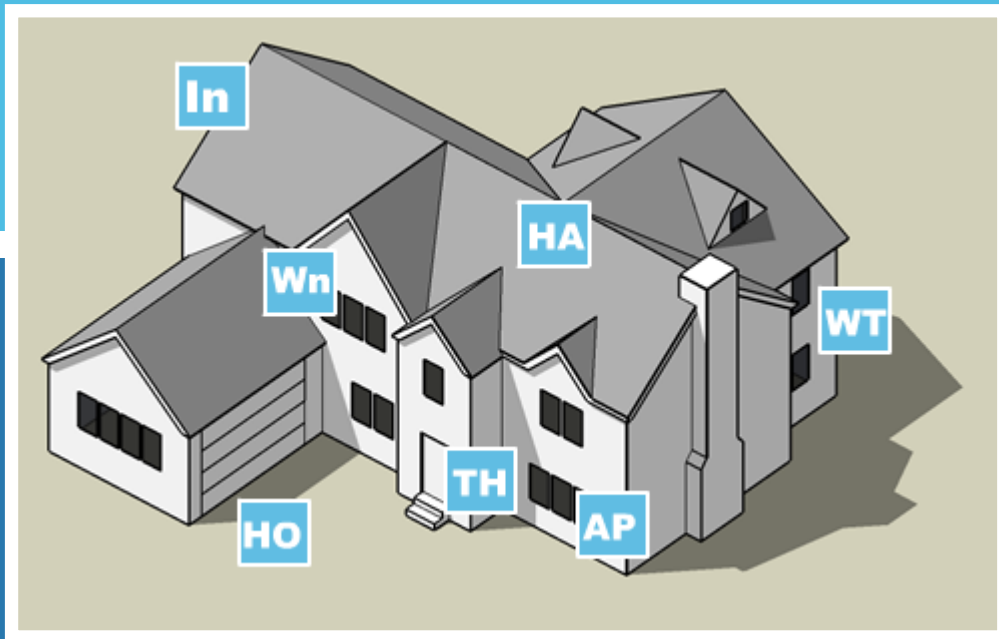

Energy Advantage™

You can make your new Ryland home even more environmentally
HHHREHHHHH□
sustainable products and features.

Ryland Homes
www.rylandhomes.com.au

Energy Advantage™

In

Insulation is installed both in your roof and external walls of your home allowing your heating and cooling systems to work more efficiently.

HO

This easy to use home operations manual describes strategies to lower your energy and water costs - and lessen your impact on the environment.

WT

Your new home has a motorised water storage tank used as a water savings measure for your toilet and garden.